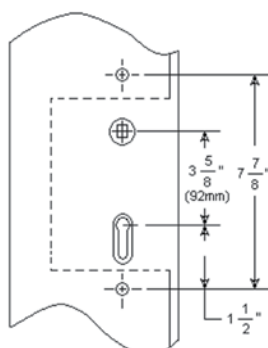

ELK

LON

*Note: Interior functions have exposed screws.

Function	Style	Interior Lever	Handing	Finish	Configuration	List Price
(ELK) Elkhorn						
(EN) Entry		(ARC) Arch	(R) Right Hand	(481) Dark Bronze	C3	\$260.00
(PT) Patio		(TAP) Taper	(L) Left Hand	(492) White Bronze	C4	
(AI) Active Inactive					C6	
(FD) Full Dummy						

(DEL) Del Mar						
(EN) Entry		(ARC) Arch	(R) Right Hand	(481) Dark Bronze	C3	\$260.00
(PT) Patio		(TAP) Taper	(L) Left Hand	(492) White Bronze	C4	
(AI) Active Inactive					C6	
(FD) Full Dummy						

Configuration Key

Config 3

Config 4

Config 5

DIMENSIONS & SPECIFICATIONS – MULTIPOINT

MULTIPOINT					
	DEL	CHE	SEA	LON	ELK
A	9-7/8"	9-7/8"	9-57/64"	9-7/8"	10-11/32"
B	1-39/64"	2"	1-17/32"	1-39/64"	1-39/64"
C	13/32"	13/32"	13/32"	13/32"	13/32"
D (AM)	29/32"	29/32"	29/32"	29/32"	29/32"
D (PR)	9/16"	9/16"	9/16"	9/16"	9/16"
E	2-1/8"	2-3/32"	1-59/64"	2-1/32"	2-5/32"
F	1-13/32"	1-13/32"	1-13/32"	1-13/32"	1-13/32"