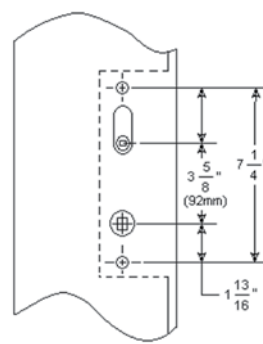

ELK

LON

*Note: Interior functions have exposed screws.

Function	Style	Interior Lever	Handing	Finish	Configuration	List Price
(ELK) Elkhorn						
(EN) Entry		(ARC) Arch	(R) Right Hand	(481) Dark Bronze	C3	\$260.00
(PT) Patio		(TAP) Taper	(L) Left Hand	(492) White Bronze	C4	
(AI) Active Inactive					C6	
(FD) Full Dummy						

(DEL) Del Mar						
(EN) Entry		(ARC) Arch	(R) Right Hand	(481) Dark Bronze	C3	\$260.00
(PT) Patio		(TAP) Taper	(L) Left Hand	(492) White Bronze	C4	
(AI) Active Inactive					C6	
(FD) Full Dummy						

Configuration Key

Config 3

Config 4

Config 5

DIMENSIONS & SPECIFICATIONS – MULTIPOINT

MULTIPOINT					
	DEL	CHE	SEA	LON	ELK
A	9-7/8"	9-7/8"	9-57/64"	9-7/8"	10-11/32"
B	1-39/64"	2"	1-17/32"	1-39/64"	1-39/64"
C	13/32"	13/32"	13/32"	13/32"	13/32"
D (AM)	29/32"	29/32"	29/32"	29/32"	29/32"
D (PR)	9/16"	9/16"	9/16"	9/16"	9/16"
E	2-1/8"	2-3/32"	1-59/64"	2-1/32"	2-5/32"
F	1-13/32"	1-13/32"	1-13/32"	1-13/32"	1-13/32"