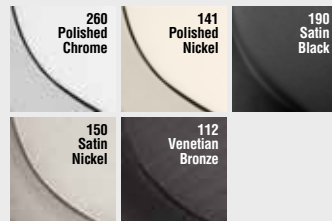

FINISHES

Function	Trims	Levers	Finish	Configuration	Door Thickness	Cylinder	Keying (Optional)
EN Entry, Single Cylinder PT Patio AI Active Inactive FD Full Dummy	Traditional CHE Chesapeake DEL Del Mar Contemporary SEA Seattle Rustic ELK Elkhorn LON Longview	Traditional CUR Curve DEC Decorative FED Federal Contemporary SQU Square TUB Tube Rustic TAP Taper ARC Arch	Traditional Styles (003) Polished Brass (049) Matte Brass (112) Venetian Bronze (150) Satin Nickel (152) Matte Antique Nickel (260) Polished Chrome (141) Polished Nickel Contemporary Styles (112) Venetian Bronze (150) Satin Nickel (190) Satin Black (260) Polished Chrome (141) Polished Nickel Rustic Styles (481) Dark Bronze (492) White Bronze	C3 Configuration 3 C4 Configuration 4 C6 Configuration 6	STD 1.75" - 2.25" Doors	CKY C-Keyway Pin & Tumbler	(KD) Keyed Different* (KA) Keyed Alike (A=#) (CK) Construction Key (KC) Key Code (MK) Master Key (WITH) Separate Lines Keyed Together