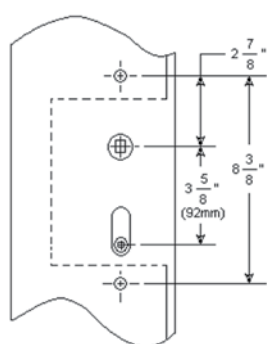

ELK

LON

*Note: Interior functions have exposed screws.

Function	Style	Interior Lever	Handing	Finish	Configuration	List Price
(ELK) Elkhorn						
(EN) Entry		(ARC) Arch	(R) Right Hand	(481) Dark Bronze	C3	\$260.00
(PT) Patio		(TAP) Taper	(L) Left Hand	(492) White Bronze	C4	
(AI) Active Inactive					C6	
(FD) Full Dummy						

(DEL) Del Mar						
(EN) Entry		(ARC) Arch	(R) Right Hand	(481) Dark Bronze	C3	\$260.00
(PT) Patio		(TAP) Taper	(L) Left Hand	(492) White Bronze	C4	
(AI) Active Inactive					C6	
(FD) Full Dummy						

Configuration Key

Config 3

Config 4

Config 5

DIMENSIONS & SPECIFICATIONS – MULTIPOINT

MULTIPOINT					
	DEL	CHE	SEA	LON	ELK
A	9-7/8"	9-7/8"	9-57/64"	9-7/8"	10-11/32"
B	1-39/64"	2"	1-17/32"	1-39/64"	1-39/64"
C	13/32"	13/32"	13/32"	13/32"	13/32"
D (AM)	29/32"	29/32"	29/32"	29/32"	29/32"
D (PR)	9/16"	9/16"	9/16"	9/16"	9/16"
E	2-1/8"	2-3/32"	1-59/64"	2-1/32"	2-5/32"
F	1-13/32"	1-13/32"	1-13/32"	1-13/32"	1-13/32"