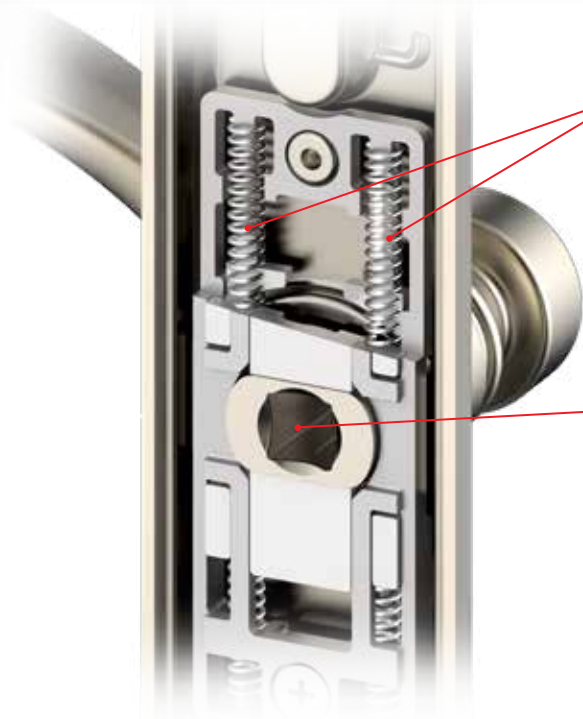

BALDWIN®

RESERVE™

MULTIPOINT HARDWARE
TECHNICAL SPECIFICATIONS & PRICE LIST
OCTOBER 2018

Beautiful inside and out, the new Baldwin Reserve Multipoint collection brings the beauty of Baldwin to every door in your home. Enjoy a stunning look with unmatched Baldwin styles and finishes and the peace of mind knowing you have a more secure door through several points of locking.

Heavy Duty Compression Springs
Provides a **tighter, crisper and stronger** lever return feel, eliminating lever sag.

Enhanced Cam Operation
Provides a **smooth operation** of the spindle when the lever is engaged.

TRADITIONAL & CONTEMPORARY

CHE

DEL

SEA

*Note: Interior functions have exposed screws.

Function	Style	Interior Lever	Handing	Finish	Configuration	List Price
	(CHE) Chesapeake			(003) Polished Brass (049) Matte Brass & Black (150) Satin Nickel (152) Matte Antique Nickel (112) Venetian Bronze (260) Polished Chrome (141) Polished Nickel		
(EN) Entry (PT) Patio (AI) Active Inactive (FD) Full Dummy		(CUR) Curve (FED) Federal (DEC) Decorative	(R) Right Hand (L) Left Hand		C3 C4 C6	\$232.00
	(DEL) Del Mar			(003) Polished Brass (049) Matte Brass & Black (150) Satin Nickel (152) Matte Antique Nickel (112) Venetian Bronze (260) Polished Chrome (141) Polished Nickel		
(EN) Entry (PT) Patio (AI) Active Inactive (FD) Full Dummy		(CUR) Curve (FED) Federal (DEC) Decorative	(R) Right Hand (L) Left Hand		C3 C4 C6	\$232.00
	(SEA) Seattle			(150) Satin Nickel (112) Venetian Bronze (260) Polished Chrome (141) Polished Nickel (190) Satin Black		
(EN) Entry (PT) Patio (AI) Active Inactive (FD) Full Dummy		(SQU) Square (TUB) Tube	(R) Right Hand (L) Left Hand		C3 C4 C6	\$232.00