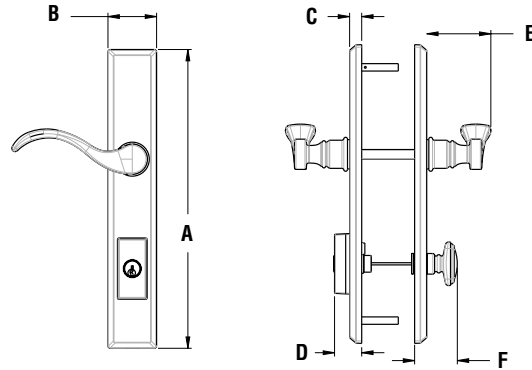

ELK

LON

*Note: Interior functions have exposed screws.

Function	Style	Interior Lever	Handing	Finish	Configuration	List Price
(ELK) Elkhorn						
(EN) Entry		(ARC) Arch	(R) Right Hand	(481) Dark Bronze	C3	\$260.00
(PT) Patio		(TAP) Taper	(L) Left Hand	(492) White Bronze	C4	
(AI) Active Inactive					C6	
(FD) Full Dummy						

Config 3

Config 4

Config 5

DIMENSIONS & SPECIFICATIONS – MULTIPOINT

MULTIPOINT					
	DEL	CHE	SEA	LON	ELK
A	9-7/8"	9-7/8"	9-57/64"	9-7/8"	10-11/32"
B	1-39/64"	2"	1-17/32"	1-39/64"	1-39/64"
C	13/32"	13/32"	13/32"	13/32"	13/32"
D (AM)	29/32"	29/32"	29/32"	29/32"	29/32"
D (PR)	9/16"	9/16"	9/16"	9/16"	9/16"
E	2-1/8"	2-3/32"	1-59/64"	2-1/32"	2-5/32"
F	1-13/32"	1-13/32"	1-13/32"	1-13/32"	1-13/32"