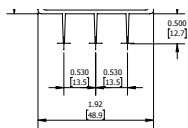

Thresholds and Weatherstripping