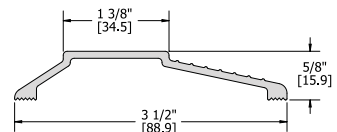

NGP: 458
Pemko: 1877
ANSI: J33100

407S

Threshold - Half Saddle
1/2" Step
5-1/2" x 3/4"

MIL	18.95
DBA	29.23
GLD	32.46

NGP: 655
Pemko: 157
ANSI: J33180

408S

Threshold - Saddle
3-1/2" x 5/8"

MIL	8.94
DBA	12.56
GLD	14.31