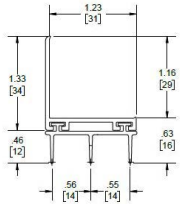

Thresholds and Weatherstripping

Description	Size	Finish	Without Insert	With Insert V	Comparison Numbers
907S					
Door Bottom - Shoe Triple Fin - Unnotched		MIL		7.53	NGP: 12T Pemko: 2343UN
		DBA		9.21	
		GLD		13.31	NGP: 12T Pemko: 2343
Door Bottom - Shoe Triple Fin- Notched		MIL		11.22	
		DBA		12.97	
		GLD		15.32	
908S					
Door Bottom - Shoe Triple Fin - Unnotched		MIL		11.09	NGP: 13T Pemko: 2113UN
		DBA		14.25	
		GLD		16.73	NGP: 13TNF Pemko: 2113
Door Bottom - Shoe Triple Fin- Notched		CLR		12.03	
		MIL		15.32	
		DBA		19.08	
		GLD		21.64	
909S					
Door Bottom - Shoe Triple Fin - Unnotched		MIL		11.89	NGP: 36ET Pemko: 2143UN
		DBA		15.12	
		GLD		18.01	NGP: 36ETNF Pemko: 2173
		CLR		12.50	
Door Bottom - Shoe Triple Fin- Notched		MIL		15.52	
		DBA		18.75	
		GLD		22.71	
		CLR		16.93