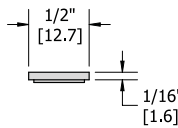

Description	Finish	Without Insert		With Insert		Comparison Numbers
		N	S	V	W	
728 Press-on Weatherstrip TPE						NGP: 5040 Pemko: S44 ANSI: R00154
17'	Charcoal		33.00			
20'			38.64			
21'			40.32			
25'			48.05			
260'			455.08			
520'			909.22