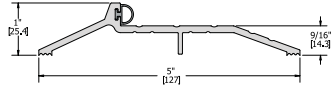

Thresholds and Weatherstripping

Description	Finish	Without Insert		With Insert			Comparison Numbers
		N	S	V	W		
572S Threshold - Half Saddle 1/2" Offset 7" x 1"	MIL		25.00				Pemko: 182 ANSI: J33180 NGP: 656
	DBA		33.87				
	GLD		40.12				
575S Threshold - Panic 5" x 1"	MIL		20.36	20.36	19.22	19.22	Pemko: 181 ANSI: J36100
	DBA		27.55	27.55	25.87	25.87	
	GLD		29.97	29.97	28.08	28.08	
580S Threshold - Panic 5" x 7/8"	MIL		23.72	23.72	22.78	22.78	NGP: 897 Pemko: 277 ANSI: J36100
	DBA		30.91	30.91	29.49	29.49	
	GLD		33.33	33.33	31.79	31.79	
599S Threshold - Panic 3-1/2" x 7/8"	MIL		19.62	19.62	18.82	18.82	Pemko: 159 ANSI: J36300
	DBA		26.14	26.14	27.82	27.82	
	GLD		28.56	28.56	27.15	27.15	
600S Threshold - Interlock Cap 1-1/2" x 5/16"	MIL		7.93				Pemko: 101 ANSI: J34170
	DBA		8.80				
	GLD		11.49				
604S Threshold - Interlock 5" x 1/2" *701S Interlocking Hook provided	MIL		19.49				Pemko: 114 ANSI: J34170
	DBA		24.33				
626S Threshold - Saddle Cast Abrasive Aluminum 8' Max Length							
		CAL		136.08			
		CAL		163.30			
		CAL		190.37			

Insert Codes: POA - Price on Application
V - Vinyl; N - Neoprene, EDPM, or TPE; S - Silicone; W - Pile; B - Nylon Brush; F - Vinyl Fin
Finish Codes: MIL - Mill Finished Aluminum; DBA - Dark Bronze Anodized; GLD - Gold Anodized; MIB - Mill Finished Bronze;
32D - Matte Stainless Steel; GYP - Primed for Painting; CLR - Clear Anodized; CAL - Cast Aluminum