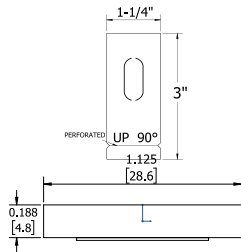

Thresholds and Weatherstripping

Description	Finish	Without Insert		With Insert		Comparison Numbers
		N	S	V	W	
701S Weatherstrip Interlock "J" Hook	MIL		4.97			NGP: 80 Pemko: 61 ANSI: ROY016
709S Acoustic Foam Pad Pack of 10	Black		36.68			NGP: 60FP
710S Press-On Mullion Smoke Seal Sponge Neoprene Note: Available in 120" only	Black	32.25/roll				NGP: 5100 Pemko: 5110 ANSI: ROC004
719 Press-on Weatherstrip Edge Sealing System & Smoke Seal Intumescent material						NGP: 9450 ANSI: ROW154
7'	Brown	44.76				
8'	Charcoal	51.14				
9'		57.73				
3' x 7'		108.73				
4' x 7'		115.05				
4' x 8'		127.95				
6' x 7'		127.95				
7' x 7'		134.33				
720 Press-on Weatherstrip Edge Sealing System & Smoke Seal Intumescent material						NGP: 9850 Pemko: HSS2000XS44 ANSI: ROW154
3' x 7'	Brown	90.32				
4' x 7'		95.56				
4' x 8'	Charcoal	104.70				
6' x 7'		104.70				
7' x 7'	White	109.13				
6' x 8'		114.11				
8' x 8'		123.24				

Insert Codes: POA - Price on Application
Finish Codes: V - Vinyl; N - Neoprene, EDPM, or TPE; S - Silicone; W - Pile; B - Nylon Brush; F - Vinyl Fin
MIL - Mill Finished Aluminum; DBA - Dark Bronze Anodized; GLD - Gold Anodized; MIB - Mill Finished Bronze;
32D - Matte Stainless Steel; GYP - Primed for Painting; CLR - Clear Anodized; CAL - Cast Aluminum