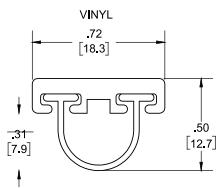

772S Door Bottom - Shoe or Astragal	MIL		9.07			8.94	NGP: 116
	DBA		11.15			10.89	Pemko: 313
	GLD		11.96			11.29	ANSI: R3Y726