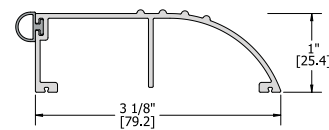

Thresholds and Weatherstripping

Description	Finish	Without Insert		With Insert			Comparison Numbers
		Insert	N	S	V	W	
431S Threshold - Half Saddle 5" x 1/2"	MIL	28.69					NGP: 325
	DBA	39.24					Pemko: 229
	GLD	44.22					ANSI: J33130
432S Threshold - Half Saddle 4" x 1/2"	MIL	25.26					NGP: 324
	DBA	35.62					Pemko: 227
	GLD	39.24					ANSI: J33130
433S Threshold - Half Saddle 3" x 1/2"	MIL	11.29					NGP: 322
	DBA	14.72					Pemko: 168
	GLD	17.94					ANSI: J33130
434S Threshold - Bumper Vinyl insert supplied unless other material specified 3-1/8" x 5/8"	MIL		11.29	11.29	8.67	8.67	Pemko: 205
	DBA		14.45	14.45	10.75	10.75	ANSI: J30100
	GLD		16.40	16.40	12.43	12.43	
435S Threshold - Bumper Vinyl insert supplied unless other material specified 3-1/8" x 1"	MIL		13.57	13.57	10.21	10.21	Pemko: 2051
	DBA		17.27	17.27	12.90	12.90	ANSI: J30100
	GLD		19.76	19.76	14.99	14.99	
436S Threshold - Saddle 2-1/4" x 3/16"	MIL	7.39					NGP: 410
	DBA	10.89					Pemko: 173 ANSI: J32330
438S Threshold - Half Saddle 1/4" Step 5-1/2" x 1/2"	MIL	18.55					NGP: 653
	DBA	27.42					Pemko: 158 ANSI: J32330
440S Threshold - Floor Plate 2" x 1/4"	MIL	11.29					NGP: 8142
	DBA	14.45					Pemko: 190
	GLD	16.53					ANSI: J37100
442S Threshold Barrier Free Ramp 1/2" Rise 6" x 1/2"	MIL	17.54					NGP: 657
	DBA	23.45					Pemko: 259
	GLD	27.15					ANSI: J38130

POA - Price on Application
Insert Codes: V - Vinyl; N - Neoprene, EDPM, or TPE; S - Silicone; W - Pile; B - Nylon Brush; F - Vinyl Fin
Finish Codes: MIL - Mill Finished Aluminum; DBA - Dark Bronze Anodized; GLD - Gold Anodized; MIB - Mill Finished Bronze;
32D - Matte Stainless Steel; GYP - Primed for Painting; CLR - Clear Anodized; CAL - Cast Aluminum