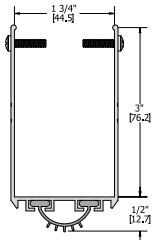

782S Door Bottom - Shoe	MIL	23.18		19.08		NGP: 99
	DBA	29.84		24.86		Pemko: 221
	GLD	31.92		28.69		ANSI: R3D436