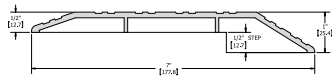

Thresholds and Weatherstripping

Description	Finish	Without Insert		With Insert			Comparison Numbers
		N	S	V	W		
572S Threshold - Half Saddle 1/2" Offset 7" x 1"	MIL		25.00				Pemko: 182 ANSI: J33180 NGP: 656
	DBA		33.87				
	GLD		40.12				
575S Threshold - Panic 5" x 1"	MIL		20.36	20.36	19.22	19.22	Pemko: 181 ANSI: J36100
	DBA		27.55	27.55	25.87	25.87	
	GLD		29.97	29.97	28.08	28.08	
580S Threshold - Panic 5" x 7/8"	MIL		23.72	23.72	22.78	22.78	NGP: 897 Pemko: 277 ANSI: J36100
	DBA		30.91	30.91	29.49	29.49	
	GLD		33.33	33.33	31.79	31.79	
599S Threshold - Panic 3-1/2" x 7/8"	MIL		19.62	19.62	18.82	18.82	Pemko: 159 ANSI: J36300
	DBA		26.14	26.14	27.82	27.82	
	GLD		28.56	28.56	27.15	27.15	
600S Threshold - Interlock Cap 1-1/2" x 5/16"	MIL		7.93				Pemko: 101 ANSI: J34170
	DBA		8.80				
	GLD		11.49				
604S Threshold - Interlock 5" x 1/2" *701S Interlocking Hook provided	MIL		19.49				Pemko: 114 ANSI: J34170
	DBA		24.33				
626S Threshold - Saddle Cast Abrasive Aluminum 8' Max Length							
		CAL		136.08			
		CAL		163.30			
		CAL		190.37			

Insert Codes: POA - Price on Application
V - Vinyl; N - Neoprene, EDPM, or TPE; S - Silicone; W - Pile; B - Nylon Brush; F - Vinyl Fin
Finish Codes: MIL - Mill Finished Aluminum; DBA - Dark Bronze Anodized; GLD - Gold Anodized; MIB - Mill Finished Bronze;
32D - Matte Stainless Steel; GYP - Primed for Painting; CLR - Clear Anodized; CAL - Cast Aluminum