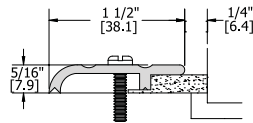

Thresholds and Weatherstripping

Description	Finish	Without Insert		With Insert			Comparison
		Insert	N	S	V	W	
873S Jamb Weatherstrip	MIL		5.85				NGP: 110 Pemko: 332
	DBA		7.53				ANSI: R3C164
	GLD		8.67				
874S Astragal/Jamb Weatherstrip	MIL		8.80				NGP: 109 Pemko: 375
	DBA		11.89				ANSI: R3C164
	GLD		12.90				
	32D		45.63				
875S Jamb Weatherstrip	CLR		6.91	9.34			NGP: 130 Pemko: 315
	DBA		8.67	11.63			ANSI: ROY134
	GLD		9.61	12.56			
877S Jamb Weatherstrip	MIL		8.20				ANSI: R3C164 NGP: 133
	DBA		10.21				
	GLD		11.49				
878S Jamb Weatherstrip	CLR		6.52				NGP: 134 Pemko: 312
	DBA		7.53				ANSI: R3C164
	GLD		7.80				
880S Jamb Weatherstrip	MIL		6.12				NGP: 165 Pemko: 296
	DBA		8.20				ANSI: R3C164
	GLD		8.80				
881S Jamb Weatherstrip Hardware Compatible	MIL		9.34	10.08	8.33	10.75	NGP: 700E Pemko: 290
	DBA		11.76	12.56	10.35	13.31	ANSI: R3Y164
	GLD		13.04	13.97	11.63	14.99	
Description	Finish	B	N	With Insert		W	Comparison Numbers
				S	V		
882S Door Sweep, Astragal or Jamb Weatherstrip with Snap Cover	CLR	9.07					NGP: 675 Pemko: 29326
	DBA	12.56					ANSI: R3Y164
	GLD	13.44					
883S Door Sweep with Snap Cover	CLR	10.75					NGP: 678 Pemko: 293100
	DBA	13.84					ANSI: R3Y164
	GLD	14.99					

POA - Price on Application
Insert Codes: V - Vinyl; N - Neoprene, EDPM, or TPE; S - Silicone; W - Pile; B - Nylon Brush; F - Vinyl Fin
Finish Codes: MIL - Mill Finished Aluminum; DBA - Dark Bronze Anodized; GLD - Gold Anodized; MIB - Mill Finished Bronze;
32D - Matte Stainless Steel; GYP - Primed for Painting; CLR - Clear Anodized; CAL - Cast Aluminum