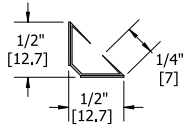

Thresholds and Weatherstripping

Description	Finish	Without Insert			With Insert			Comparison Numbers
		N	S	V	W			
721 Press-on Weatherstrip Smoke Seal TPE							NGP: 5020 ANSI: ROW154	
7'	Brown					19.69		
8'	Gray					22.58		
9'	Charcoal					25.33		
3' x 7'						47.91		
4' x 7'	White					50.67		
4' x 8'						56.38		
6' x 7'						56.38		
7' x 7'						59.14		
722 Press- On Weatherstrip Edge Sealing System & Smoke Seal Intumescent material								
3' x 7'	Charcoal					91.12		
4' x 7'	Brown					96.50		
4' x 8'						107.32		
6' x 7'						107.32		
6' x 8'						112.56		
7' x 7'						118.00		
8' x 8'						128.76		
724 Press-on Weatherstrip Edge Sealing System Intumescent material							NGP: 9500 ANSI: ROW156	
7'	Charcoal					53.89		
8'	Brown					61.49		
9'						69.22		
3' x 7'						130.70		
4' x 8'						153.82		
725 Press-on Weatherstrip Sponge Neoprene	Charcoal		1.32				Pemko: P493 ANSI: ROC156	
726 Press-on Weatherstrip Smoke Seal							NGP: 5050 Pemko: S88 ANSI: ROE154	
17'	Brown					33.67		
18'	Charcoal					36.68		
19'	Tan					38.10		
20'	White					39.65		
21'						42.81		
22'						44.89		
25'						50.94		
260'						502.92		
520'						1,005.85