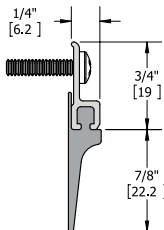

756S Door Bottom - Sweep or Astragal*						NGP: 97 Pemko: 307 ANSI: R3D434
	MIL			4.23		
	DBA			5.85		
	GLD			6.25		

*Order 2 for a set