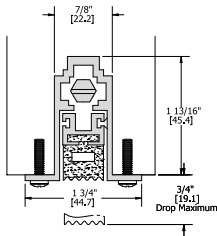

743S
Automatic Door Bottom
Mortise Application
End Caps Furnished
(max drop 3/4")

NGP: 422
Pemko: 434
ANSI: R3C326

12" to 23"	MIL	176.06			
24" to 36"	MIL	133.06			
37" to 48"	MIL	177.41			
49" to 60"	MIL	221.76