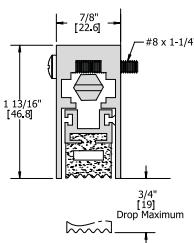

747S
Automatic Heavy Duty
Door Bottom - Surface Applied
End Caps Furnished in Listed Furnishes
(max. drop 3/4")

NGP: 420
Pemko: 4301
ANSI: R3C336

12" to 23"	CLR	186.82			
	DBA	202.94			
	GLD	235.20			
24" to 36"	CLR	143.14			
	DBA	159.26			
	GLD	193.20			
37" to 48"	CLR	190.85			
	DBA	212.35			
	GLD	257.38			
49" to 60"	CLR	238.56			
	DBA	265.44			
	GLD	321.89