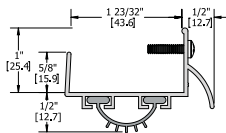

Description	Finish	Without Insert	N	With Insert S	V	W	Comparison Numbers
778S Door Bottom - Shoe w/ Rain Drip	MIL		8.67		7.26		NGP: 319E
	DBA		11.15		9.34		Pemko: 215
	GLD		12.43		10.35		ANSI: R3D536

771S Astragal	MIL		14.58	15.10	13.97	13.44	NGP: 143
	DBA		15.99	16.51	15.25	17.14	Pemko: 300
							ANSI: R3Y725