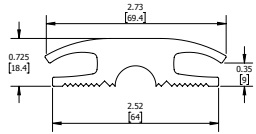

Thresholds and Weatherstripping

Description	Size	Finish	Without Insert	With Insert V	Comparison Numbers
900S Vinyl Threshold Carpet to Carpet	36" 48"	Black Black	51.54 68.61		NGP: 401 Pemko: EV232BL
901S Vinyl Threshold Carpet to Tile	36" 48"	Black Black	54.36 72.44		NGP: 402 Pemko: EV2325BL
902S Vinyl Threshold Tile to Tile	36" 48"	Black Black	51.54 68.61		NGP: 407 Pemko: EV2326BL
903S Vinyl Threshold Carpet	36" 48"	Black Black	54.36 72.44		NGP: 398 Pemko: EV2320BL
904S Vinyl Threshold Carpet to Tile	36" 48"	Black Black	55.24 73.58		NGP: 399 Pemko: EV2322BL
905S Vinyl Threshold Transition	36" 48"	Black Black	70.29 93.88		NGP: 400
906S Door Bottom - Shoe Triple Fin (Unnotched)	36" 48"	Brown Brown		32.66 43.48	NGP: 344 Pemko: 2170
Triple Fin (Notched)	36" 48"	Brown Brown		44.49 59.27	

Price Code: POA - Price on Application
Insert Codes: V - Vinyl; N - Neoprene, EDPM, or TPE; S - Silicone; W - Pile; B - Nylon Brush; F - Vinyl Fin
Finish Codes: MIL - Mill Finished Aluminum; DBA - Dark Bronze Anodized; GLD - Gold Anodized; MIB - Mill Finished Bronze; 32D - Matte Stainless Steel; GYP - Primed for Painting; CLR - Clear Anodized; CAL - Cast Aluminum