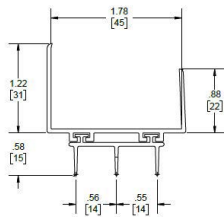

Thresholds and Weatherstripping

Description	Size	Finish	Without Insert	With Insert V	Comparison Numbers
907S					
Door Bottom - Shoe Triple Fin - Unnotched		MIL		7.53	NGP: 12T Pemko: 2343UN
		DBA		9.21	
		GLD		13.31	NGP: 12T Pemko: 2343
Door Bottom - Shoe Triple Fin- Notched		MIL		11.22	
		DBA		12.97	
		GLD		15.32	
908S					
Door Bottom - Shoe Triple Fin - Unnotched		MIL		11.09	NGP: 13T Pemko: 2113UN
		DBA		14.25	
		GLD		16.73	NGP: 13TNF Pemko: 2113
Door Bottom - Shoe Triple Fin- Notched		CLR		12.03	
		MIL		15.32	
		DBA		19.08	
		GLD		21.64	
909S					
Door Bottom - Shoe Triple Fin - Unnotched		MIL		11.89	NGP: 36ET Pemko: 2143UN
		DBA		15.12	
		GLD		18.01	NGP: 36ETNF Pemko: 2173
		CLR		12.50	
Door Bottom - Shoe Triple Fin- Notched		MIL		15.52	
		DBA		18.75	
		GLD		22.71	
		CLR		16.93