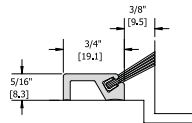

789S Door Bottom Rain Drip	MIL				13.04	
	DBA				18.82	
	GLD				19.62	

800S Jamb Weatherstrip	MIL	7.80				NGP: A626A
	DBA	11.15				Pemko: 45041
	GLD	12.03				ANSI: R3F164