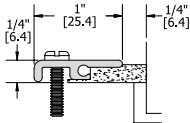

Thresholds and Weatherstripping