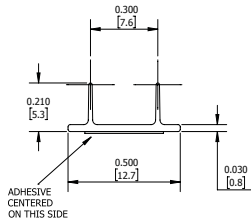

739 Press-on Weatherstrip Smoke Seal						NGP: 5070 Pemko: S772 ANSI: ROE154
	Brown		57.66			
	Clear		61.08			
			64.44			
			67.87			
			71.23			
			74.66