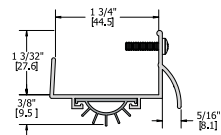

783S Door Bottom - Shoe w/ Rain Drip Low Profile	MIL			7.20		NGP: 319E
	DBA			10.16		ANSI: R3D536
	GLD			10.87