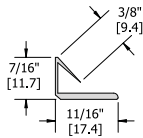

Thresholds and Weatherstripping

Description	Finish	Without Insert		With Insert		Comparison Numbers
		N	S	V	W	
701S Weatherstrip Interlock "J" Hook	MIL		4.97			NGP: 80 Pemko: 61 ANSI: ROY016
709S Acoustic Foam Pad Pack of 10	Black		36.68			NGP: 60FP
710S Press-On Mullion Smoke Seal Sponge Neoprene Note: Available in 120" only	Black	32.25/roll				NGP: 5100 Pemko: 5110 ANSI: ROC004
719 Press-on Weatherstrip Edge Sealing System & Smoke Seal Intumescent material						NGP: 9450 ANSI: ROW154
7'	Brown	44.76				
8'	Charcoal	51.14				
9'		57.73				
3' x 7'		108.73				
4' x 7'		115.05				
4' x 8'		127.95				
6' x 7'		127.95				
7' x 7'		134.33				
720 Press-on Weatherstrip Edge Sealing System & Smoke Seal Intumescent material						NGP: 9850 Pemko: HSS2000XS44 ANSI: ROW154
3' x 7'	Brown	90.32				
4' x 7'		95.56				
4' x 8'	Charcoal	104.70				
6' x 7'		104.70				
7' x 7'	White	109.13				
6' x 8'		114.11				
8' x 8'		123.24				

Insert Codes: POA - Price on Application
Finish Codes: V - Vinyl; N - Neoprene, EDPM, or TPE; S - Silicone; W - Pile; B - Nylon Brush; F - Vinyl Fin
MIL - Mill Finished Aluminum; DBA - Dark Bronze Anodized; GLD - Gold Anodized; MIB - Mill Finished Bronze;
32D - Matte Stainless Steel; GYP - Primed for Painting; CLR - Clear Anodized; CAL - Cast Aluminum