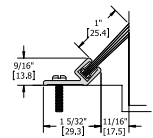

Thresholds and Weatherstripping

Description	Finish	B	N	With Insert		W	Comparison Numbers
				S	V		
801S Door Sweep or Jamb Weatherstrip or Astragal*	MIL	9.07					NGP: D608
	DBA	11.76					Pemko: 18100
	GLD	11.89					ANSI: R3D434
*Order 2 for a set							
802S Door Sweep or Jamb Weatherstrip or Astragal*	MIL	5.85					NGP: B606
	DBA	7.66					Pemko: 18061
	GLD	8.20					ANSI: R3F164
*Order 2 for a set							
803S Jamb Weatherstrip	MIL	9.74					NGP: D620
	DBA	11.63					Pemko: 45100
	GLD	12.43					ANSI: R3F164
806S Door Sweep	MIL	12.90					Pemko: 18137
	DBA	18.55					ANSI: R3F436
	GLD	19.22					
808S Jamb Weatherstrip	MIL	17.14					NGP: G622
	DBA	23.85					Pemko: 45175
	GLD	24.46					ANSI: R3F164

POA - Price on Application
Insert Codes: V - Vinyl; N - Neoprene, EDPM, or TPE; S - Silicone; W - Pile; B - Nylon Brush; F - Vinyl Fin
Finish Codes: MIL - Mill Finished Aluminum; DBA - Dark Bronze Anodized; GLD - Gold Anodized; MIB - Mill Finished Bronze; 32D - Matte Stainless Steel; GYP - Primed for Painting; CLR - Clear Anodized; CAL - Cast Aluminum