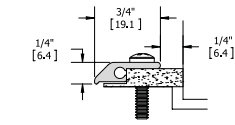

Thresholds and Weatherstripping

Description	Finish	Without Insert		With Insert			Comparison
		Insert	N	S	V	W	
873S Jamb Weatherstrip	MIL		5.85				NGP: 110 Pemko: 332
	DBA		7.53				ANSI: R3C164
	GLD		8.67				
874S Astragal/Jamb Weatherstrip	MIL		8.80				NGP: 109 Pemko: 375
	DBA		11.89				ANSI: R3C164
	GLD		12.90				
	32D		45.63				
875S Jamb Weatherstrip	CLR		6.91	9.34			NGP: 130 Pemko: 315
	DBA		8.67	11.63			ANSI: ROY134
	GLD		9.61	12.56			
877S Jamb Weatherstrip	MIL		8.20				ANSI: R3C164 NGP: 133
	DBA		10.21				
	GLD		11.49				
878S Jamb Weatherstrip	CLR		6.52				NGP: 134 Pemko: 312
	DBA		7.53				ANSI: R3C164
	GLD		7.80				
880S Jamb Weatherstrip	MIL		6.12				NGP: 165 Pemko: 296
	DBA		8.20				ANSI: R3C164
	GLD		8.80				
881S Jamb Weatherstrip Hardware Compatible	MIL		9.34	10.08	8.33	10.75	NGP: 700E Pemko: 290
	DBA		11.76	12.56	10.35	13.31	ANSI: R3Y164
	GLD		13.04	13.97	11.63	14.99	
Description	Finish	B	N	With Insert		W	Comparison Numbers
				S	V		
882S Door Sweep, Astragal or Jamb Weatherstrip with Snap Cover	CLR	9.07					NGP: 675 Pemko: 29326
	DBA	12.56					ANSI: R3Y164
	GLD	13.44					
883S Door Sweep with Snap Cover	CLR	10.75					NGP: 678 Pemko: 293100
	DBA	13.84					ANSI: R3Y164
	GLD	14.99					

POA - Price on Application
Insert Codes: V - Vinyl; N - Neoprene, EDPM, or TPE; S - Silicone; W - Pile; B - Nylon Brush; F - Vinyl Fin
Finish Codes: MIL - Mill Finished Aluminum; DBA - Dark Bronze Anodized; GLD - Gold Anodized; MIB - Mill Finished Bronze;
32D - Matte Stainless Steel; GYP - Primed for Painting; CLR - Clear Anodized; CAL - Cast Aluminum