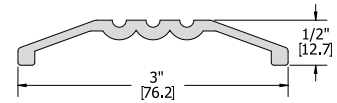

402S

Threshold - Saddle
3" x 1/2"

MIL	10.08
DBA	13.71
GLD	15.99

Pemko: 169
ANSI: J32100