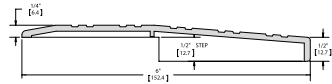

Thresholds and Weatherstripping

Description	Finish	Without Insert	N	With Insert	S	V	W	Comparison Numbers
443S Threshold Barrier Free Ramp 1/4" Rise 6" x 3/4"	MIL	19.96						Pemko: 257 ANSI: J30180
444S Threshold Barrier Free Ramp 3/4" Rise 12" x 3/4"	MIL	41.66						NGP: R050 Pemko: 257X259 ANSI: J38183
445S Threshold - Floor Plate 3" x 1/4"	MIL	15.25						NGP: 8143 Pemko: 191 ANSI: J37100
448S Threshold - Saddle 10" x 1/4"	MIL	37.96						NGP: 1013 ANSI: J37100 Pemko: 2750
450S Threshold - Floor Plate 4" x 1/4"	MIL	20.63						NGP: 8144 Pemko: 192 ANSI: J37100
451S Threshold - Saddle Thermal Barrier 9" x 1/2"	MIL	37.43						NGP: 8429 Pemko: 254X5FG ANSI: J32193
452S Threshold - Saddle Thermal Barrier 10" x 1/2"	MIL	41.40						NGP: 8430 Pemko: 255X5FG ANSI: J32193
455S Threshold - Floor Plate 5" x 1/4"	MIL	25.13						NGP: 8145 ANSI: J37100
460S Threshold - Floor Plate 6-1/8" x 1/4"	MIL	29.37						NGP: 8146 Pemko: 193 ANSI: J37100
465S Threshold - Floor Plate 8" x 1/4"	MIL	38.30						NGP: 8148 Pemko: 228 ANSI: J37100