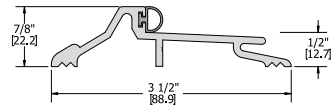

Thresholds and Weatherstripping

Description	Finish	Without Insert		With Insert			Comparison Numbers
		N	S	V	W		
572S Threshold - Half Saddle 1/2" Offset 7" x 1"	MIL		25.00				Pemko: 182 ANSI: J33180 NGP: 656
	DBA		33.87				
	GLD		40.12				
575S Threshold - Panic 5" x 1"	MIL		20.36	20.36	19.22	19.22	Pemko: 181 ANSI: J36100
	DBA		27.55	27.55	25.87	25.87	
	GLD		29.97	29.97	28.08	28.08	
580S Threshold - Panic 5" x 7/8"	MIL		23.72	23.72	22.78	22.78	NGP: 897 Pemko: 277 ANSI: J36100
	DBA		30.91	30.91	29.49	29.49	
	GLD		33.33	33.33	31.79	31.79	
599S Threshold - Panic 3-1/2" x 7/8"	MIL		19.62	19.62	18.82	18.82	Pemko: 159 ANSI: J36300
	DBA		26.14	26.14	27.82	27.82	
	GLD		28.56	28.56	27.15	27.15	
600S Threshold - Interlock Cap 1-1/2" x 5/16"	MIL		7.93				Pemko: 101 ANSI: J34170
	DBA		8.80				
	GLD		11.49				
604S Threshold - Interlock 5" x 1/2" *701S Interlocking Hook provided	MIL		19.49				Pemko: 114 ANSI: J34170
	DBA		24.33				
626S Threshold - Saddle Cast Abrasive Aluminum 8' Max Length							
		CAL		136.08			
		CAL		163.30			
		CAL		190.37			

Insert Codes: POA - Price on Application
V - Vinyl; N - Neoprene, EDPM, or TPE; S - Silicone; W - Pile; B - Nylon Brush; F - Vinyl Fin
Finish Codes: MIL - Mill Finished Aluminum; DBA - Dark Bronze Anodized; GLD - Gold Anodized; MIB - Mill Finished Bronze;
32D - Matte Stainless Steel; GYP - Primed for Painting; CLR - Clear Anodized; CAL - Cast Aluminum