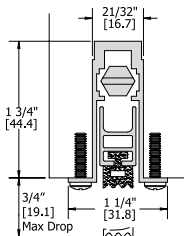

730S Automatic Door Bottom Mortise Application End Caps Furnished (max. drop 3/4")						NGP: 225 Pemko: 411 ANSI: R3Y326
12" to 23"	MIL	125.66	142.20			
24" to 36"	MIL	82.66	99.19			
37" to 48"	MIL	110.21	132.25			
49" to 60"	MIL	137.76	165.31