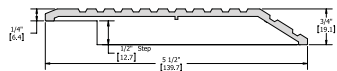

407S

Threshold - Half Saddle
1/2" Step
5-1/2" x 3/4"

MIL	18.95
DBA	29.23
GLD	32.46

NGP: 655
Pemko: 157
ANSI: J33180