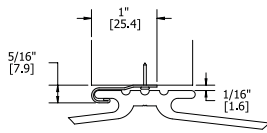

Thresholds and Weatherstripping

Description	Finish	Without Insert		With Insert		Comparison Numbers
		N	S	V	W	
701S Weatherstrip Interlock "J" Hook	MIL		4.97			NGP: 80 Pemko: 61 ANSI: ROY016
709S Acoustic Foam Pad Pack of 10	Black		36.68			NGP: 60FP
710S Press-On Mullion Smoke Seal Sponge Neoprene Note: Available in 120" only	Black	32.25/roll				NGP: 5100 Pemko: 5110 ANSI: ROC004
719 Press-on Weatherstrip Edge Sealing System & Smoke Seal Intumescent material						NGP: 9450 ANSI: ROW154
7'	Brown	44.76				
8'	Charcoal	51.14				
9'		57.73				
3' x 7'		108.73				
4' x 7'		115.05				
4' x 8'		127.95				
6' x 7'		127.95				
7' x 7'		134.33				
720 Press-on Weatherstrip Edge Sealing System & Smoke Seal Intumescent material						NGP: 9850 Pemko: HSS2000XS44 ANSI: ROW154
3' x 7'	Brown	90.32				
4' x 7'		95.56				
4' x 8'	Charcoal	104.70				
6' x 7'		104.70				
7' x 7'	White	109.13				
6' x 8'		114.11				
8' x 8'		123.24				

Insert Codes: POA - Price on Application
Finish Codes: V - Vinyl; N - Neoprene, EDPM, or TPE; S - Silicone; W - Pile; B - Nylon Brush; F - Vinyl Fin
MIL - Mill Finished Aluminum; DBA - Dark Bronze Anodized; GLD - Gold Anodized; MIB - Mill Finished Bronze;
32D - Matte Stainless Steel; GYP - Primed for Painting; CLR - Clear Anodized; CAL - Cast Aluminum