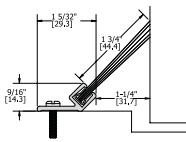

Thresholds and Weatherstripping

Description	Finish	B	N	With Insert		W	Comparison Numbers
				S	V		
801S Door Sweep or Jamb Weatherstrip or Astragal*	MIL	9.07					NGP: D608
	DBA	11.76					Pemko: 18100
	GLD	11.89					ANSI: R3D434
*Order 2 for a set							
802S Door Sweep or Jamb Weatherstrip or Astragal*	MIL	5.85					NGP: B606
	DBA	7.66					Pemko: 18061
	GLD	8.20					ANSI: R3F164
*Order 2 for a set							
803S Jamb Weatherstrip	MIL	9.74					NGP: D620
	DBA	11.63					Pemko: 45100
	GLD	12.43					ANSI: R3F164
806S Door Sweep	MIL	12.90					Pemko: 18137
	DBA	18.55					ANSI: R3F436
	GLD	19.22					
808S Jamb Weatherstrip	MIL	17.14					NGP: G622
	DBA	23.85					Pemko: 45175
	GLD	24.46					ANSI: R3F164

POA - Price on Application
Insert Codes: V - Vinyl; N - Neoprene, EDPM, or TPE; S - Silicone; W - Pile; B - Nylon Brush; F - Vinyl Fin
Finish Codes: MIL - Mill Finished Aluminum; DBA - Dark Bronze Anodized; GLD - Gold Anodized; MIB - Mill Finished Bronze; 32D - Matte Stainless Steel; GYP - Primed for Painting; CLR - Clear Anodized; CAL - Cast Aluminum