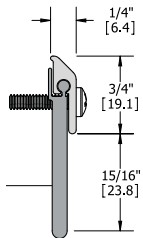

753S Door Bottom - Sweep						NGP: 114 Pemko: 3151 ANSI: R3B436
	MIL	9.48				
	DBA	10.89				
	GLD	11.76