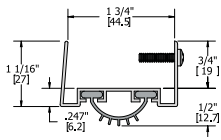

780S Door Bottom - Shoe	MIL	10.48		8.80		NGP: 35
	DBA	13.57		11.29		Pemko: 222
	GLD	15.25		12.70		ANSI: R3D436