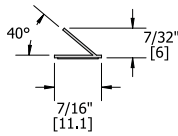

Thresholds and Weatherstripping