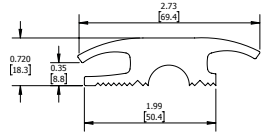

Thresholds and Weatherstripping

Description	Size	Finish	Without Insert	With Insert V	Comparison Numbers
900S Vinyl Threshold Carpet to Carpet	36" 48"	Black Black	51.54 68.61		NGP: 401 Pemko: EV232BL
901S Vinyl Threshold Carpet to Tile	36" 48"	Black Black	54.36 72.44		NGP: 402 Pemko: EV2325BL
902S Vinyl Threshold Tile to Tile	36" 48"	Black Black	51.54 68.61		NGP: 407 Pemko: EV2326BL
903S Vinyl Threshold Carpet	36" 48"	Black Black	54.36 72.44		NGP: 398 Pemko: EV2320BL
904S Vinyl Threshold Carpet to Tile	36" 48"	Black Black	55.24 73.58		NGP: 399 Pemko: EV2322BL
905S Vinyl Threshold Transition	36" 48"	Black Black	70.29 93.88		NGP: 400
906S Door Bottom - Shoe Triple Fin (Unnotched)	36" 48"	Brown Brown		32.66 43.48	NGP: 344 Pemko: 2170
Triple Fin (Notched)	36" 48"	Brown Brown		44.49 59.27	

Price Code: POA - Price on Application
Insert Codes: V - Vinyl; N - Neoprene, EDPM, or TPE; S - Silicone; W - Pile; B - Nylon Brush; F - Vinyl Fin
Finish Codes: MIL - Mill Finished Aluminum; DBA - Dark Bronze Anodized; GLD - Gold Anodized; MIB - Mill Finished Bronze; 32D - Matte Stainless Steel; GYP - Primed for Painting; CLR - Clear Anodized; CAL - Cast Aluminum