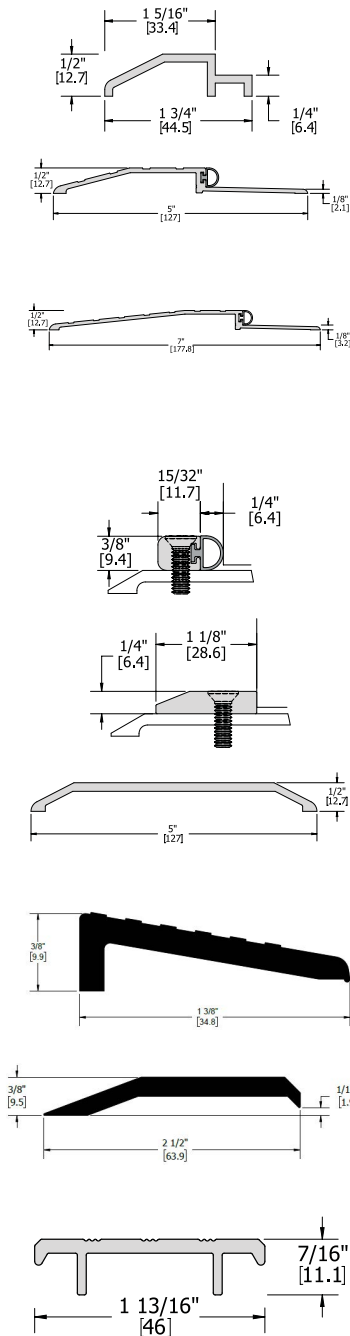

Thresholds and Weatherstripping

Description	Finish	Without Insert		With Insert			Comparison Numbers
		Insert	N	S	V	W	
470S Threshold Plate Support 1-3/4" x 1/2"	MIL	7.26					NGP: 8140 Pemko: 195
	DBA	10.35					
	GLD	11.49					
477S Threshold - Bumper 5" x 1/2"	MIL		17.40	18.20	16.40	16.40	NGP: 950 Pemko: 2001 ANSI: J36100
	DBA		22.78	24.33	21.77	21.77	
	GLD		24.86	25.74	23.85	23.85	
478S Threshold - Bumper 7" x 1/2"	MIL		25.74	26.81	24.46	24.46	ANSI: J30100
	DBA		33.73	34.74	32.32	32.32	
	GLD		35.48	37.03	34.20	34.20	
481S Threshold Bumper Strip 23/32" x 3/8"	MIL		8.47	8.94	7.66	7.66	NGP: 2 Pemko: 184
	DBA		11.02	11.63	9.88	9.88	
	GLD		12.70	12.30	12.03	12.03	
484S Threshold Bumper Strip 1-1/8" x 1/4"	MIL	7.39					NGP: 8136 Pemko: 196
	DBA	11.02					
	GLD	11.63					
492S Threshold - Saddle 5" x 1/2"	MIL	18.08					Pemko: 154 ANSI: J32330 Pemko: 2132
	DBA	22.58					
	GLD	26.14					
503S Threshold - Carpet Edge 1-3/8" x 3/8"	MIL	11.76					NGP: 416 Pemko: 2134 ANSI: J32180
	DBA	15.25					
	GLD	17.40					
504S Threshold - Carpet Edge 2-1/2" x 3/8"	MIL	8.67					NGP: 417 ANSI: J32183 Pemko: 174
	DBA	13.71					
	GLD	15.52					
505S Threshold - Carpet Divider 1-13/16" x 7/16"	MIL	7.93					NGP: 414 Pemko: 236 ANSI: J32113
	DBA	10.62					
	GLD	12.03					

POA - Price on Application
Insert Codes: V - Vinyl; N - Neoprene, EDPM, or TPE; S - Silicone; W - Pile; B - Nylon Brush; F - Vinyl Fin
Finish Codes: MIL - Mill Finished Aluminum; DBA - Dark Bronze Anodized; GLD - Gold Anodized; MIB - Mill Finished Bronze; 32D - Matte Stainless Steel; GYP - Primed for Painting; CLR - Clear Anodized; CAL - Cast Aluminum