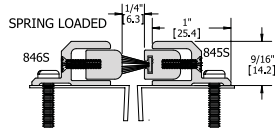

Description	Finish	B	N	With Insert			Comparison Numbers
				S	V	W	
839S Kerf-in Mortise Astragal Sweep *Brush insert	MIL	6.38					Pemko: 5041AP
							ANSI: R3A425

Thresholds and Weatherstripping

Description	Finish	Without Insert	With Insert			Comparison
			N	S	V	
845S Astragal - Surface Applied Adjustable Spring Loaded w/ Pile Must also order 846 for a set.	MIL					NGP: 140P
	DBA					Pemko: 351P
	GLD					