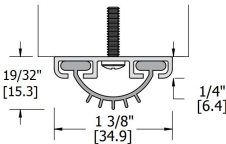

774S Door Bottom - Shoe or Astragal	MIL		5.98		4.97		NGP: 112
	DBA		7.80		6.38		Pemko: 234
							ANSI: R3Y725