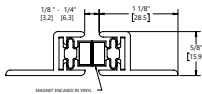

847S Astragal - Mortise Type Adjustable Spring Loaded w/ Pile Must also order 848 for a set	MIL					NGP: 144P
	DBA				21.64	Pemko: 354P
	GLD				29.97	

848S Astragal - Mortise Type Adjustable Spring Loaded Must also order 847 for a set	MIL	21.77				NGP: 144P
	DBA	27.28				Pemko: 354P
	GLD	30.37