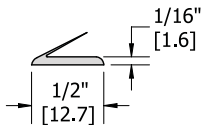

Thresholds and Weatherstripping

Description	Finish	Without Insert		With Insert		Comparison Numbers
		N	S	V	W	
701S Weatherstrip Interlock "J" Hook	MIL		4.97			NGP: 80 Pemko: 61 ANSI: ROY016
709S Acoustic Foam Pad Pack of 10	Black		36.68			NGP: 60FP
710S Press-On Mullion Smoke Seal Sponge Neoprene Note: Available in 120" only	Black	32.25/roll				NGP: 5100 Pemko: 5110 ANSI: ROC004
719 Press-on Weatherstrip Edge Sealing System & Smoke Seal Intumescent material						NGP: 9450 ANSI: ROW154
7'	Brown	44.76				
8'	Charcoal	51.14				
9'		57.73				
3' x 7'		108.73				
4' x 7'		115.05				
4' x 8'		127.95				
6' x 7'		127.95				
7' x 7'		134.33				
720 Press-on Weatherstrip Edge Sealing System & Smoke Seal Intumescent material						NGP: 9850 Pemko: HSS2000XS44 ANSI: ROW154
3' x 7'	Brown	90.32				
4' x 7'		95.56				
4' x 8'	Charcoal	104.70				
6' x 7'		104.70				
7' x 7'	White	109.13				
6' x 8'		114.11				
8' x 8'		123.24				

Insert Codes: POA - Price on Application
Finish Codes: V - Vinyl; N - Neoprene, EDPM, or TPE; S - Silicone; W - Pile; B - Nylon Brush; F - Vinyl Fin
MIL - Mill Finished Aluminum; DBA - Dark Bronze Anodized; GLD - Gold Anodized; MIB - Mill Finished Bronze;
32D - Matte Stainless Steel; GYP - Primed for Painting; CLR - Clear Anodized; CAL - Cast Aluminum