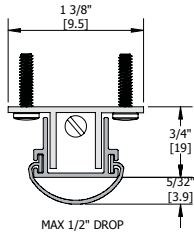

742S
Automatic Door
Bottom - Hollow Metal Door
Application (max. drop 1/2")

NGP: 320
Pemko: 420

24" to 36"	MIL		73.25		
37" to 48"	MIL		97.44		
49" to 60"	MIL		128.35