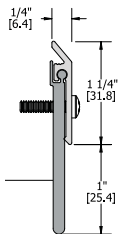

754S Door Bottom - Sweep						NGP: 197 Pemko: 3151 ANSI: R3B436
	CLR	9.61				
	DBA	12.56				
	GLD	13.57