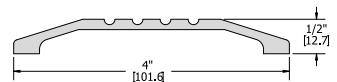

410S

Threshold - Saddle
4" x 1/2"

MIL	11.49
DBA	16.53
GLD	18.20

NGP: 424
Pemko: 170