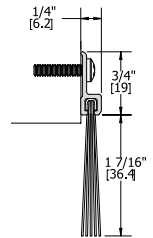

Thresholds and Weatherstripping

Description	Finish	B	N	With Insert		W	Comparison Numbers
				S	V		
801S Door Sweep or Jamb Weatherstrip or Astragal*	MIL	9.07					NGP: D608
	DBA	11.76					Pemko: 18100
	GLD	11.89					ANSI: R3D434
*Order 2 for a set							
802S Door Sweep or Jamb Weatherstrip or Astragal*	MIL	5.85					NGP: B606
	DBA	7.66					Pemko: 18061
	GLD	8.20					ANSI: R3F164
*Order 2 for a set							
803S Jamb Weatherstrip	MIL	9.74					NGP: D620
	DBA	11.63					Pemko: 45100
	GLD	12.43					ANSI: R3F164
806S Door Sweep	MIL	12.90					Pemko: 18137
	DBA	18.55					ANSI: R3F436
	GLD	19.22					
808S Jamb Weatherstrip	MIL	17.14					NGP: G622
	DBA	23.85					Pemko: 45175
	GLD	24.46					ANSI: R3F164

POA - Price on Application
Insert Codes: V - Vinyl; N - Neoprene, EDPM, or TPE; S - Silicone; W - Pile; B - Nylon Brush; F - Vinyl Fin
Finish Codes: MIL - Mill Finished Aluminum; DBA - Dark Bronze Anodized; GLD - Gold Anodized; MIB - Mill Finished Bronze; 32D - Matte Stainless Steel; GYP - Primed for Painting; CLR - Clear Anodized; CAL - Cast Aluminum