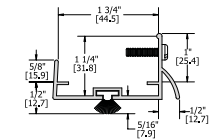

789S Door Bottom Rain Drip	MIL				13.04	
	DBA				18.82	
	GLD				19.62