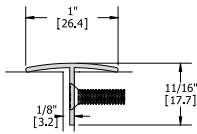

836S Astragal T-Type	MIL		7.53				NGP: 176
	DBA		10.08				Pemko: 359
	GLD		10.75				ANSI: R3Y616