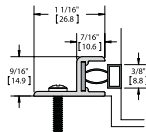

849S Adjustable Astragals Magnetic 80" to 96" Doors only (sold as set ONLY)	MIL	57.59				NGP: 149MA
	DBA	69.15				ANSI: R3L835