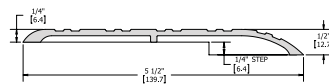

Thresholds and Weatherstripping

Description	Finish	Without Insert		With Insert			Comparison Numbers
		Insert	N	S	V	W	
431S Threshold - Half Saddle 5" x 1/2"	MIL	28.69					NGP: 325
	DBA	39.24					Pemko: 229
	GLD	44.22					ANSI: J33130
432S Threshold - Half Saddle 4" x 1/2"	MIL	25.26					NGP: 324
	DBA	35.62					Pemko: 227
	GLD	39.24					ANSI: J33130
433S Threshold - Half Saddle 3" x 1/2"	MIL	11.29					NGP: 322
	DBA	14.72					Pemko: 168
	GLD	17.94					ANSI: J33130
434S Threshold - Bumper Vinyl insert supplied unless other material specified 3-1/8" x 5/8"	MIL		11.29	11.29	8.67	8.67	Pemko: 205
	DBA		14.45	14.45	10.75	10.75	ANSI: J30100
	GLD		16.40	16.40	12.43	12.43	
435S Threshold - Bumper Vinyl insert supplied unless other material specified 3-1/8" x 1"	MIL		13.57	13.57	10.21	10.21	Pemko: 2051
	DBA		17.27	17.27	12.90	12.90	ANSI: J30100
	GLD		19.76	19.76	14.99	14.99	
436S Threshold - Saddle 2-1/4" x 3/16"	MIL	7.39					NGP: 410
	DBA	10.89					Pemko: 173 ANSI: J32330
438S Threshold - Half Saddle 1/4" Step 5-1/2" x 1/2"	MIL	18.55					NGP: 653
	DBA	27.42					Pemko: 158 ANSI: J32330
440S Threshold - Floor Plate 2" x 1/4"	MIL	11.29					NGP: 8142
	DBA	14.45					Pemko: 190
	GLD	16.53					ANSI: J37100
442S Threshold Barrier Free Ramp 1/2" Rise 6" x 1/2"	MIL	17.54					NGP: 657
	DBA	23.45					Pemko: 259
	GLD	27.15					ANSI: J38130

POA - Price on Application
Insert Codes: V - Vinyl; N - Neoprene, EDPM, or TPE; S - Silicone; W - Pile; B - Nylon Brush; F - Vinyl Fin
Finish Codes: MIL - Mill Finished Aluminum; DBA - Dark Bronze Anodized; GLD - Gold Anodized; MIB - Mill Finished Bronze;
32D - Matte Stainless Steel; GYP - Primed for Painting; CLR - Clear Anodized; CAL - Cast Aluminum