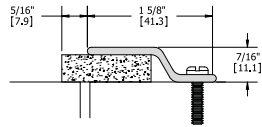

Thresholds and Weatherstripping

Description	Finish	Without Insert		With Insert			Comparison
		Insert	N	S	V	W	
873S Jamb Weatherstrip	MIL		5.85				NGP: 110 Pemko: 332
	DBA		7.53				ANSI: R3C164
	GLD		8.67				
874S Astragal/Jamb Weatherstrip	MIL		8.80				NGP: 109 Pemko: 375
	DBA		11.89				ANSI: R3C164
	GLD		12.90				
	32D		45.63				
875S Jamb Weatherstrip	CLR		6.91	9.34			NGP: 130 Pemko: 315
	DBA		8.67	11.63			ANSI: ROY134
	GLD		9.61	12.56			
877S Jamb Weatherstrip	MIL		8.20				ANSI: R3C164 NGP: 133
	DBA		10.21				
	GLD		11.49				
878S Jamb Weatherstrip	CLR		6.52				NGP: 134 Pemko: 312
	DBA		7.53				ANSI: R3C164
	GLD		7.80				
880S Jamb Weatherstrip	MIL		6.12				NGP: 165 Pemko: 296
	DBA		8.20				ANSI: R3C164
	GLD		8.80				
881S Jamb Weatherstrip Hardware Compatible	MIL		9.34	10.08	8.33	10.75	NGP: 700E Pemko: 290
	DBA		11.76	12.56	10.35	13.31	ANSI: R3Y164
	GLD		13.04	13.97	11.63	14.99	
Description	Finish	B	N	With Insert		W	Comparison Numbers
				S	V		
882S Door Sweep, Astragal or Jamb Weatherstrip with Snap Cover	CLR	9.07					NGP: 675 Pemko: 29326
	DBA	12.56					ANSI: R3Y164
	GLD	13.44					
883S Door Sweep with Snap Cover	CLR	10.75					NGP: 678 Pemko: 293100
	DBA	13.84					ANSI: R3Y164
	GLD	14.99					

POA - Price on Application
Insert Codes: V - Vinyl; N - Neoprene, EDPM, or TPE; S - Silicone; W - Pile; B - Nylon Brush; F - Vinyl Fin
Finish Codes: MIL - Mill Finished Aluminum; DBA - Dark Bronze Anodized; GLD - Gold Anodized; MIB - Mill Finished Bronze;
32D - Matte Stainless Steel; GYP - Primed for Painting; CLR - Clear Anodized; CAL - Cast Aluminum