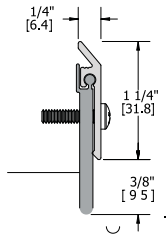

Thresholds and Weatherstripping

Price Code:

Description	Finish	Without Insert		With Insert		Comparison Numbers
		N	S	V	W	
750S Door Bottom - Sweep						NGP: 200 Pemko: 315 ANSI: ROY436
	CLR	6.38	9.48			
	DBA	8.33	11.63			
	GLD	9.21	12.43			
	32D	38.57	42.81