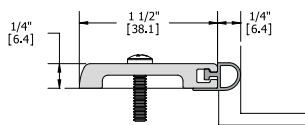

Thresholds and Weatherstripping

Description	Finish	Without Insert		With Insert			Comparison
		Insert	N	S	V	W	
873S Jamb Weatherstrip	MIL		5.85				NGP: 110 Pemko: 332
	DBA		7.53				ANSI: R3C164
	GLD		8.67				
874S Astragal/Jamb Weatherstrip	MIL		8.80				NGP: 109 Pemko: 375
	DBA		11.89				ANSI: R3C164
	GLD		12.90				
	32D		45.63				
875S Jamb Weatherstrip	CLR		6.91	9.34			NGP: 130 Pemko: 315
	DBA		8.67	11.63			ANSI: ROY134
	GLD		9.61	12.56			
877S Jamb Weatherstrip	MIL		8.20				ANSI: R3C164 NGP: 133
	DBA		10.21				
	GLD		11.49				
878S Jamb Weatherstrip	CLR		6.52				NGP: 134 Pemko: 312
	DBA		7.53				ANSI: R3C164
	GLD		7.80				
880S Jamb Weatherstrip	MIL		6.12				NGP: 165 Pemko: 296
	DBA		8.20				ANSI: R3C164
	GLD		8.80				
881S Jamb Weatherstrip Hardware Compatible	MIL		9.34	10.08	8.33	10.75	NGP: 700E Pemko: 290
	DBA		11.76	12.56	10.35	13.31	ANSI: R3Y164
	GLD		13.04	13.97	11.63	14.99	
Description	Finish	B	N	With Insert		W	Comparison Numbers
				S	V		
882S Door Sweep, Astragal or Jamb Weatherstrip with Snap Cover	CLR	9.07					NGP: 675 Pemko: 29326
	DBA	12.56					ANSI: R3Y164
	GLD	13.44					
883S Door Sweep with Snap Cover	CLR	10.75					NGP: 678 Pemko: 293100
	DBA	13.84					ANSI: R3Y164
	GLD	14.99					

POA - Price on Application
Insert Codes: V - Vinyl; N - Neoprene, EDPM, or TPE; S - Silicone; W - Pile; B - Nylon Brush; F - Vinyl Fin
Finish Codes: MIL - Mill Finished Aluminum; DBA - Dark Bronze Anodized; GLD - Gold Anodized; MIB - Mill Finished Bronze;
32D - Matte Stainless Steel; GYP - Primed for Painting; CLR - Clear Anodized; CAL - Cast Aluminum