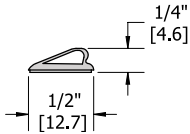

Thresholds and Weatherstripping

Description	Finish	Without Insert			With Insert			Comparison Numbers
		N	S	V	W			
721 Press-on Weatherstrip Smoke Seal TPE							NGP: 5020 ANSI: ROW154	
7'	Brown					19.69		
8'	Gray					22.58		
9'	Charcoal					25.33		
3' x 7'						47.91		
4' x 7'	White					50.67		
4' x 8'						56.38		
6' x 7'						56.38		
7' x 7'						59.14		
722 Press- On Weatherstrip Edge Sealing System & Smoke Seal Intumescent material								
3' x 7'	Charcoal					91.12		
4' x 7'	Brown					96.50		
4' x 8'						107.32		
6' x 7'						107.32		
6' x 8'						112.56		
7' x 7'						118.00		
8' x 8'						128.76		
724 Press-on Weatherstrip Edge Sealing System Intumescent material							NGP: 9500 ANSI: ROW156	
7'	Charcoal					53.89		
8'	Brown					61.49		
9'						69.22		
3' x 7'						130.70		
4' x 8'						153.82		
725 Press-on Weatherstrip Sponge Neoprene	Charcoal		1.32				Pemko: P493 ANSI: ROC156	
726 Press-on Weatherstrip Smoke Seal							NGP: 5050 Pemko: S88 ANSI: ROE154	
17'	Brown					33.67		
18'	Charcoal					36.68		
19'	Tan					38.10		
20'	White					39.65		
21'						42.81		
22'						44.89		
25'						50.94		
260'						502.92		
520'						1,005.85