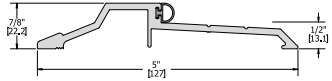

Thresholds and Weatherstripping

Description	Finish	Without Insert		With Insert			Comparison Numbers
		N	S	V	W		
572S Threshold - Half Saddle 1/2" Offset 7" x 1"	MIL		25.00				Pemko: 182 ANSI: J33180 NGP: 656
	DBA		33.87				
	GLD		40.12				
575S Threshold - Panic 5" x 1"	MIL		20.36	20.36	19.22	19.22	Pemko: 181 ANSI: J36100
	DBA		27.55	27.55	25.87	25.87	
	GLD		29.97	29.97	28.08	28.08	
580S Threshold - Panic 5" x 7/8"	MIL		23.72	23.72	22.78	22.78	NGP: 897 Pemko: 277 ANSI: J36100
	DBA		30.91	30.91	29.49	29.49	
	GLD		33.33	33.33	31.79	31.79	
599S Threshold - Panic 3-1/2" x 7/8"	MIL		19.62	19.62	18.82	18.82	Pemko: 159 ANSI: J36300
	DBA		26.14	26.14	27.82	27.82	
	GLD		28.56	28.56	27.15	27.15	
600S Threshold - Interlock Cap 1-1/2" x 5/16"	MIL		7.93				Pemko: 101 ANSI: J34170
	DBA		8.80				
	GLD		11.49				
604S Threshold - Interlock 5" x 1/2" *701S Interlocking Hook provided	MIL		19.49				Pemko: 114 ANSI: J34170
	DBA		24.33				
626S Threshold - Saddle Cast Abrasive Aluminum 8' Max Length							
		CAL		136.08			
		CAL		163.30			
		CAL		190.37			

Insert Codes: POA - Price on Application
V - Vinyl; N - Neoprene, EDPM, or TPE; S - Silicone; W - Pile; B - Nylon Brush; F - Vinyl Fin
Finish Codes: MIL - Mill Finished Aluminum; DBA - Dark Bronze Anodized; GLD - Gold Anodized; MIB - Mill Finished Bronze;
32D - Matte Stainless Steel; GYP - Primed for Painting; CLR - Clear Anodized; CAL - Cast Aluminum