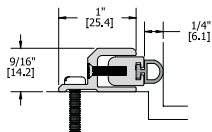

860S Jamb Weatherstrip Adjustable	MIL	22.18	22.92	21.50	21.50	NGP: 106
	DBA	26.54	27.42	25.74	25.74	Pemko: 351
	GLD	28.08	28.96	27.28	27.28	ANSI: R3B264

POA - Price on Application
Insert Codes: V - Vinyl; N - Neoprene, EDPM, or TPE; S - Silicone; W - Pile; B - Nylon Brush; F - Vinyl Fin
Finish Codes: MIL - Mill Finished Aluminum; DBA - Dark Bronze Anodized; GLD - Gold Anodized; MIB - Mill Finished Bronze; 32D - Matte Stainless Steel; GYP - Primed for Painting; CLR - Clear Anodized; CAL - Cast Aluminum