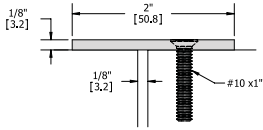

835S Astragal - Bar Type 10' Max length	MIL		8.80				NGP: 139
	DBA		11.15				Pemko: 357
	GLD		12.56				ANSI: R0Y636
	GYP		9.07				
	32D		39.98