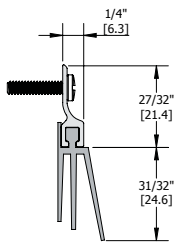

Thresholds and Weatherstripping

Description	Finish	Without Insert	N	With Insert S	V	W	Comparison Numbers
759S Door Bottom - Sweep	MIL				6.25		NGP: 96
	DBA				7.39		Pemko: 57
	GLD				8.06		ANSI: R3D436