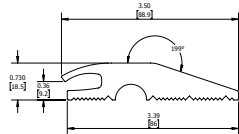

Thresholds and Weatherstripping

Description	Size	Finish	Without Insert	With Insert V	Comparison Numbers
900S Vinyl Threshold Carpet to Carpet	36" 48"	Black Black	51.54 68.61		NGP: 401 Pemko: EV232BL
901S Vinyl Threshold Carpet to Tile	36" 48"	Black Black	54.36 72.44		NGP: 402 Pemko: EV2325BL
902S Vinyl Threshold Tile to Tile	36" 48"	Black Black	51.54 68.61		NGP: 407 Pemko: EV2326BL
903S Vinyl Threshold Carpet	36" 48"	Black Black	54.36 72.44		NGP: 398 Pemko: EV2320BL
904S Vinyl Threshold Carpet to Tile	36" 48"	Black Black	55.24 73.58		NGP: 399 Pemko: EV2322BL
905S Vinyl Threshold Transition	36" 48"	Black Black	70.29 93.88		NGP: 400
906S Door Bottom - Shoe Triple Fin (Unnotched)	36" 48"	Brown Brown		32.66 43.48	NGP: 344 Pemko: 2170
Triple Fin (Notched)	36" 48"	Brown Brown		44.49 59.27	

Price Code: POA - Price on Application
Insert Codes: V - Vinyl; N - Neoprene, EDPM, or TPE; S - Silicone; W - Pile; B - Nylon Brush; F - Vinyl Fin
Finish Codes: MIL - Mill Finished Aluminum; DBA - Dark Bronze Anodized; GLD - Gold Anodized; MIB - Mill Finished Bronze; 32D - Matte Stainless Steel; GYP - Primed for Painting; CLR - Clear Anodized; CAL - Cast Aluminum