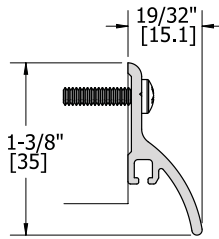

Description	Finish	Without Insert	B	With Insert S	V	W	Comparison Numbers
770S Door Bottom - Sweep w/ Rain Drip	MIL	3.83	9.21		6.12		NGP: 17
	DBA	6.79	11.29		8.06		NGP: 101
	GLD	7.53	11.63		8.94		NGP: C627 Pemko: 345 ANSI: R3Y534