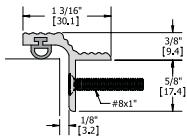

837S Astragal T-Type	MIL		9.88	10.35	8.47	8.47	NGP: 158
	DBA		13.31	13.44	11.63	11.63	Pemko: 355
	GLD		13.84	13.84	12.30	12.30	ANSI: R3Y714