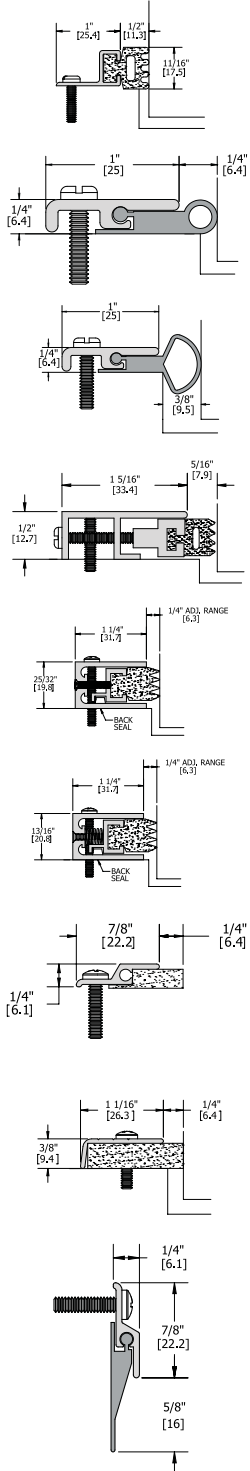

Thresholds and Weatherstripping

Description	Finish	Without Insert				With Insert			Comparison
		N	S	V	W				
861S Jamb Weatherstrip	MIL	11.15				NGP: 108			
	DBA	12.90				Pemko: 285			
	GLD	13.97				ANSI: R3C164			
862S Jamb Weatherstrip	CLR	8.67				NGP: 137			
	DBA	9.88				Pemko: 319			
	GLD	10.89				ANSI: R3B164			
863S Jamb Weatherstrip	CLR	9.61				ANSI: R3B164			
	DBA	11.29							
	GLD	11.76							
864S Adjustable Jamb Weatherstrip	CLR	15.99				NGP: 107			
	DBA	19.96				Pemko: 379			
	GLD	20.63				ANSI: R3C164			
865S Adjustable Jamb Weatherstrip	MIL	21.91				NGP: 103N			
	DBA	25.74				Pemko: 350			
	GLD	27.15				ANSI: R3C264			
866S Adjustable Spring Loaded Jamb Weatherstrip	MIL	22.92				NGP: 303N			
	DBA	27.15				ANSI: R3C264			
870S Jamb Weatherstrip	CLR	5.38				NGP: 127			
	DBA	6.91				NPG: 120SS			
	GLD	8.20				Pemko: 305			
						ANSI: ROC164			
871S Jamb Weatherstrip	MIL	7.66				NGP: 132N			
	DBA	9.74				Pemko: 368			
	GLD	10.08				ANSI: R3C164			
872S Door Bottom Sweep or Astragal Order 2 for set	CLR	7.66				NGP: 115			
	DBA	8.94				Pemko: 305			
	GLD	10.35				ANSI: ROB634