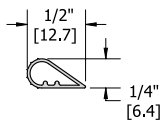

Thresholds and Weatherstripping

Description	Finish	Without Insert			With Insert			Comparison Numbers
		N	S	V	W			
721 Press-on Weatherstrip Smoke Seal TPE							NGP: 5020 ANSI: ROW154	
7'	Brown					19.69		
8'	Gray					22.58		
9'	Charcoal					25.33		
3' x 7'						47.91		
4' x 7'	White					50.67		
4' x 8'						56.38		
6' x 7'						56.38		
7' x 7'						59.14		
722 Press- On Weatherstrip Edge Sealing System & Smoke Seal Intumescent material								
3' x 7'	Charcoal					91.12		
4' x 7'	Brown					96.50		
4' x 8'						107.32		
6' x 7'						107.32		
6' x 8'						112.56		
7' x 7'						118.00		
8' x 8'						128.76		
724 Press-on Weatherstrip Edge Sealing System Intumescent material							NGP: 9500 ANSI: ROW156	
7'	Charcoal					53.89		
8'	Brown					61.49		
9'						69.22		
3' x 7'						130.70		
4' x 8'						153.82		
725 Press-on Weatherstrip Sponge Neoprene	Charcoal		1.32				Pemko: P493 ANSI: ROC156	
726 Press-on Weatherstrip Smoke Seal							NGP: 5050 Pemko: S88 ANSI: ROE154	
17'	Brown					33.67		
18'	Charcoal					36.68		
19'	Tan					38.10		
20'	White					39.65		
21'						42.81		
22'						44.89		
25'						50.94		
260'						502.92		
520'						1,005.85