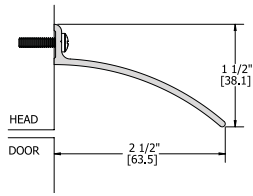

Thresholds and Weatherstripping

Description	Finish	Without Insert				Comparison Numbers	
		Insert	N	S	V		W
810S Overhead Rain Drip	MIL		6.79			NGP: 16	
	DBA		9.21			Pemko: 346	
	GLD		10.62			ANSI: R3Y036