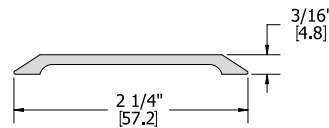

Thresholds and Weatherstripping

Description	Finish	Without Insert		With Insert			Comparison Numbers
		Insert	N	S	V	W	
431S Threshold - Half Saddle 5" x 1/2"	MIL	28.69					NGP: 325
	DBA	39.24					Pemko: 229
	GLD	44.22					ANSI: J33130
432S Threshold - Half Saddle 4" x 1/2"	MIL	25.26					NGP: 324
	DBA	35.62					Pemko: 227
	GLD	39.24					ANSI: J33130
433S Threshold - Half Saddle 3" x 1/2"	MIL	11.29					NGP: 322
	DBA	14.72					Pemko: 168
	GLD	17.94					ANSI: J33130
434S Threshold - Bumper Vinyl insert supplied unless other material specified 3-1/8" x 5/8"	MIL		11.29	11.29	8.67	8.67	Pemko: 205
	DBA		14.45	14.45	10.75	10.75	ANSI: J30100
	GLD		16.40	16.40	12.43	12.43	
435S Threshold - Bumper Vinyl insert supplied unless other material specified 3-1/8" x 1"	MIL		13.57	13.57	10.21	10.21	Pemko: 2051
	DBA		17.27	17.27	12.90	12.90	ANSI: J30100
	GLD		19.76	19.76	14.99	14.99	
436S Threshold - Saddle 2-1/4" x 3/16"	MIL	7.39					NGP: 410
	DBA	10.89					Pemko: 173 ANSI: J32330
438S Threshold - Half Saddle 1/4" Step 5-1/2" x 1/2"	MIL	18.55					NGP: 653
	DBA	27.42					Pemko: 158 ANSI: J32330
440S Threshold - Floor Plate 2" x 1/4"	MIL	11.29					NGP: 8142
	DBA	14.45					Pemko: 190
	GLD	16.53					ANSI: J37100
442S Threshold Barrier Free Ramp 1/2" Rise 6" x 1/2"	MIL	17.54					NGP: 657
	DBA	23.45					Pemko: 259
	GLD	27.15					ANSI: J38130

POA - Price on Application
Insert Codes: V - Vinyl; N - Neoprene, EDPM, or TPE; S - Silicone; W - Pile; B - Nylon Brush; F - Vinyl Fin
Finish Codes: MIL - Mill Finished Aluminum; DBA - Dark Bronze Anodized; GLD - Gold Anodized; MIB - Mill Finished Bronze;
32D - Matte Stainless Steel; GYP - Primed for Painting; CLR - Clear Anodized; CAL - Cast Aluminum