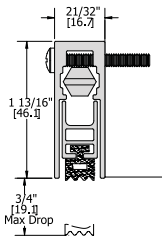

Thresholds and Weatherstripping

Description	Finish	Without Insert		With Insert		Comparison Numbers
		N	S	V	W	

740S
Automatic Door
Bottom - Surface Applied
End Caps Furnished
(max. drop 3/4")

NGP: 222
Pemko: 4131
ANSI: R3Y336

12" to 23"	CLR	135.74	153.22		
	DBA	149.18	166.66		
	GLD	172.03	192.19		
24" to 36"	CLR	92.40	109.54		
	DBA	105.50	123.31		
	GLD	129.02	149.18		
37" to 48"	CLR	122.98	146.16		
	DBA	140.58	164.64		
	GLD	172.03	198.91		
49" to 60"	CLR	154.02	182.65		
	DBA	175.73	205.97		
	GLD	215.04	248.64