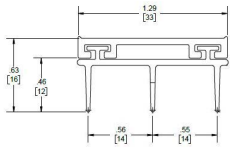

Thresholds and Weatherstripping

Description	Size	Finish	Without Insert	With Insert V	Comparison Numbers
907S					
Door Bottom - Shoe Triple Fin - Unnotched		MIL		7.53	NGP: 12T Pemko: 2343UN
		DBA		9.21	
		GLD		13.31	NGP: 12T Pemko: 2343
Door Bottom - Shoe Triple Fin- Notched		MIL		11.22	
		DBA		12.97	
		GLD		15.32	
908S					
Door Bottom - Shoe Triple Fin - Unnotched		MIL		11.09	NGP: 13T Pemko: 2113UN
		DBA		14.25	
		GLD		16.73	NGP: 13TNF Pemko: 2113
Door Bottom - Shoe Triple Fin- Notched		CLR		12.03	
		MIL		15.32	
		DBA		19.08	
		GLD		21.64	
909S					
Door Bottom - Shoe Triple Fin - Unnotched		MIL		11.89	NGP: 36ET Pemko: 2143UN
		DBA		15.12	
		GLD		18.01	NGP: 36ETNF Pemko: 2173
		CLR		12.50	
Door Bottom - Shoe Triple Fin- Notched		MIL		15.52	
		DBA		18.75	
		GLD		22.71	
		CLR		16.93