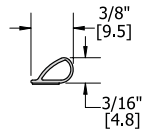

Thresholds and Weatherstripping