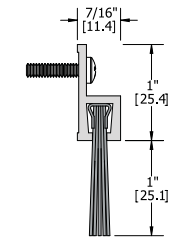

Thresholds and Weatherstripping

Description	Finish	B	N	With Insert		W	Comparison Numbers
				S	V		
801S Door Sweep or Jamb Weatherstrip or Astragal*	MIL	9.07					NGP: D608
	DBA	11.76					Pemko: 18100
	GLD	11.89					ANSI: R3D434
*Order 2 for a set							
802S Door Sweep or Jamb Weatherstrip or Astragal*	MIL	5.85					NGP: B606
	DBA	7.66					Pemko: 18061
	GLD	8.20					ANSI: R3F164
*Order 2 for a set							
803S Jamb Weatherstrip	MIL	9.74					NGP: D620
	DBA	11.63					Pemko: 45100
	GLD	12.43					ANSI: R3F164
806S Door Sweep	MIL	12.90					Pemko: 18137
	DBA	18.55					ANSI: R3F436
	GLD	19.22					
808S Jamb Weatherstrip	MIL	17.14					NGP: G622
	DBA	23.85					Pemko: 45175
	GLD	24.46					ANSI: R3F164

POA - Price on Application
Insert Codes: V - Vinyl; N - Neoprene, EDPM, or TPE; S - Silicone; W - Pile; B - Nylon Brush; F - Vinyl Fin
Finish Codes: MIL - Mill Finished Aluminum; DBA - Dark Bronze Anodized; GLD - Gold Anodized; MIB - Mill Finished Bronze; 32D - Matte Stainless Steel; GYP - Primed for Painting; CLR - Clear Anodized; CAL - Cast Aluminum